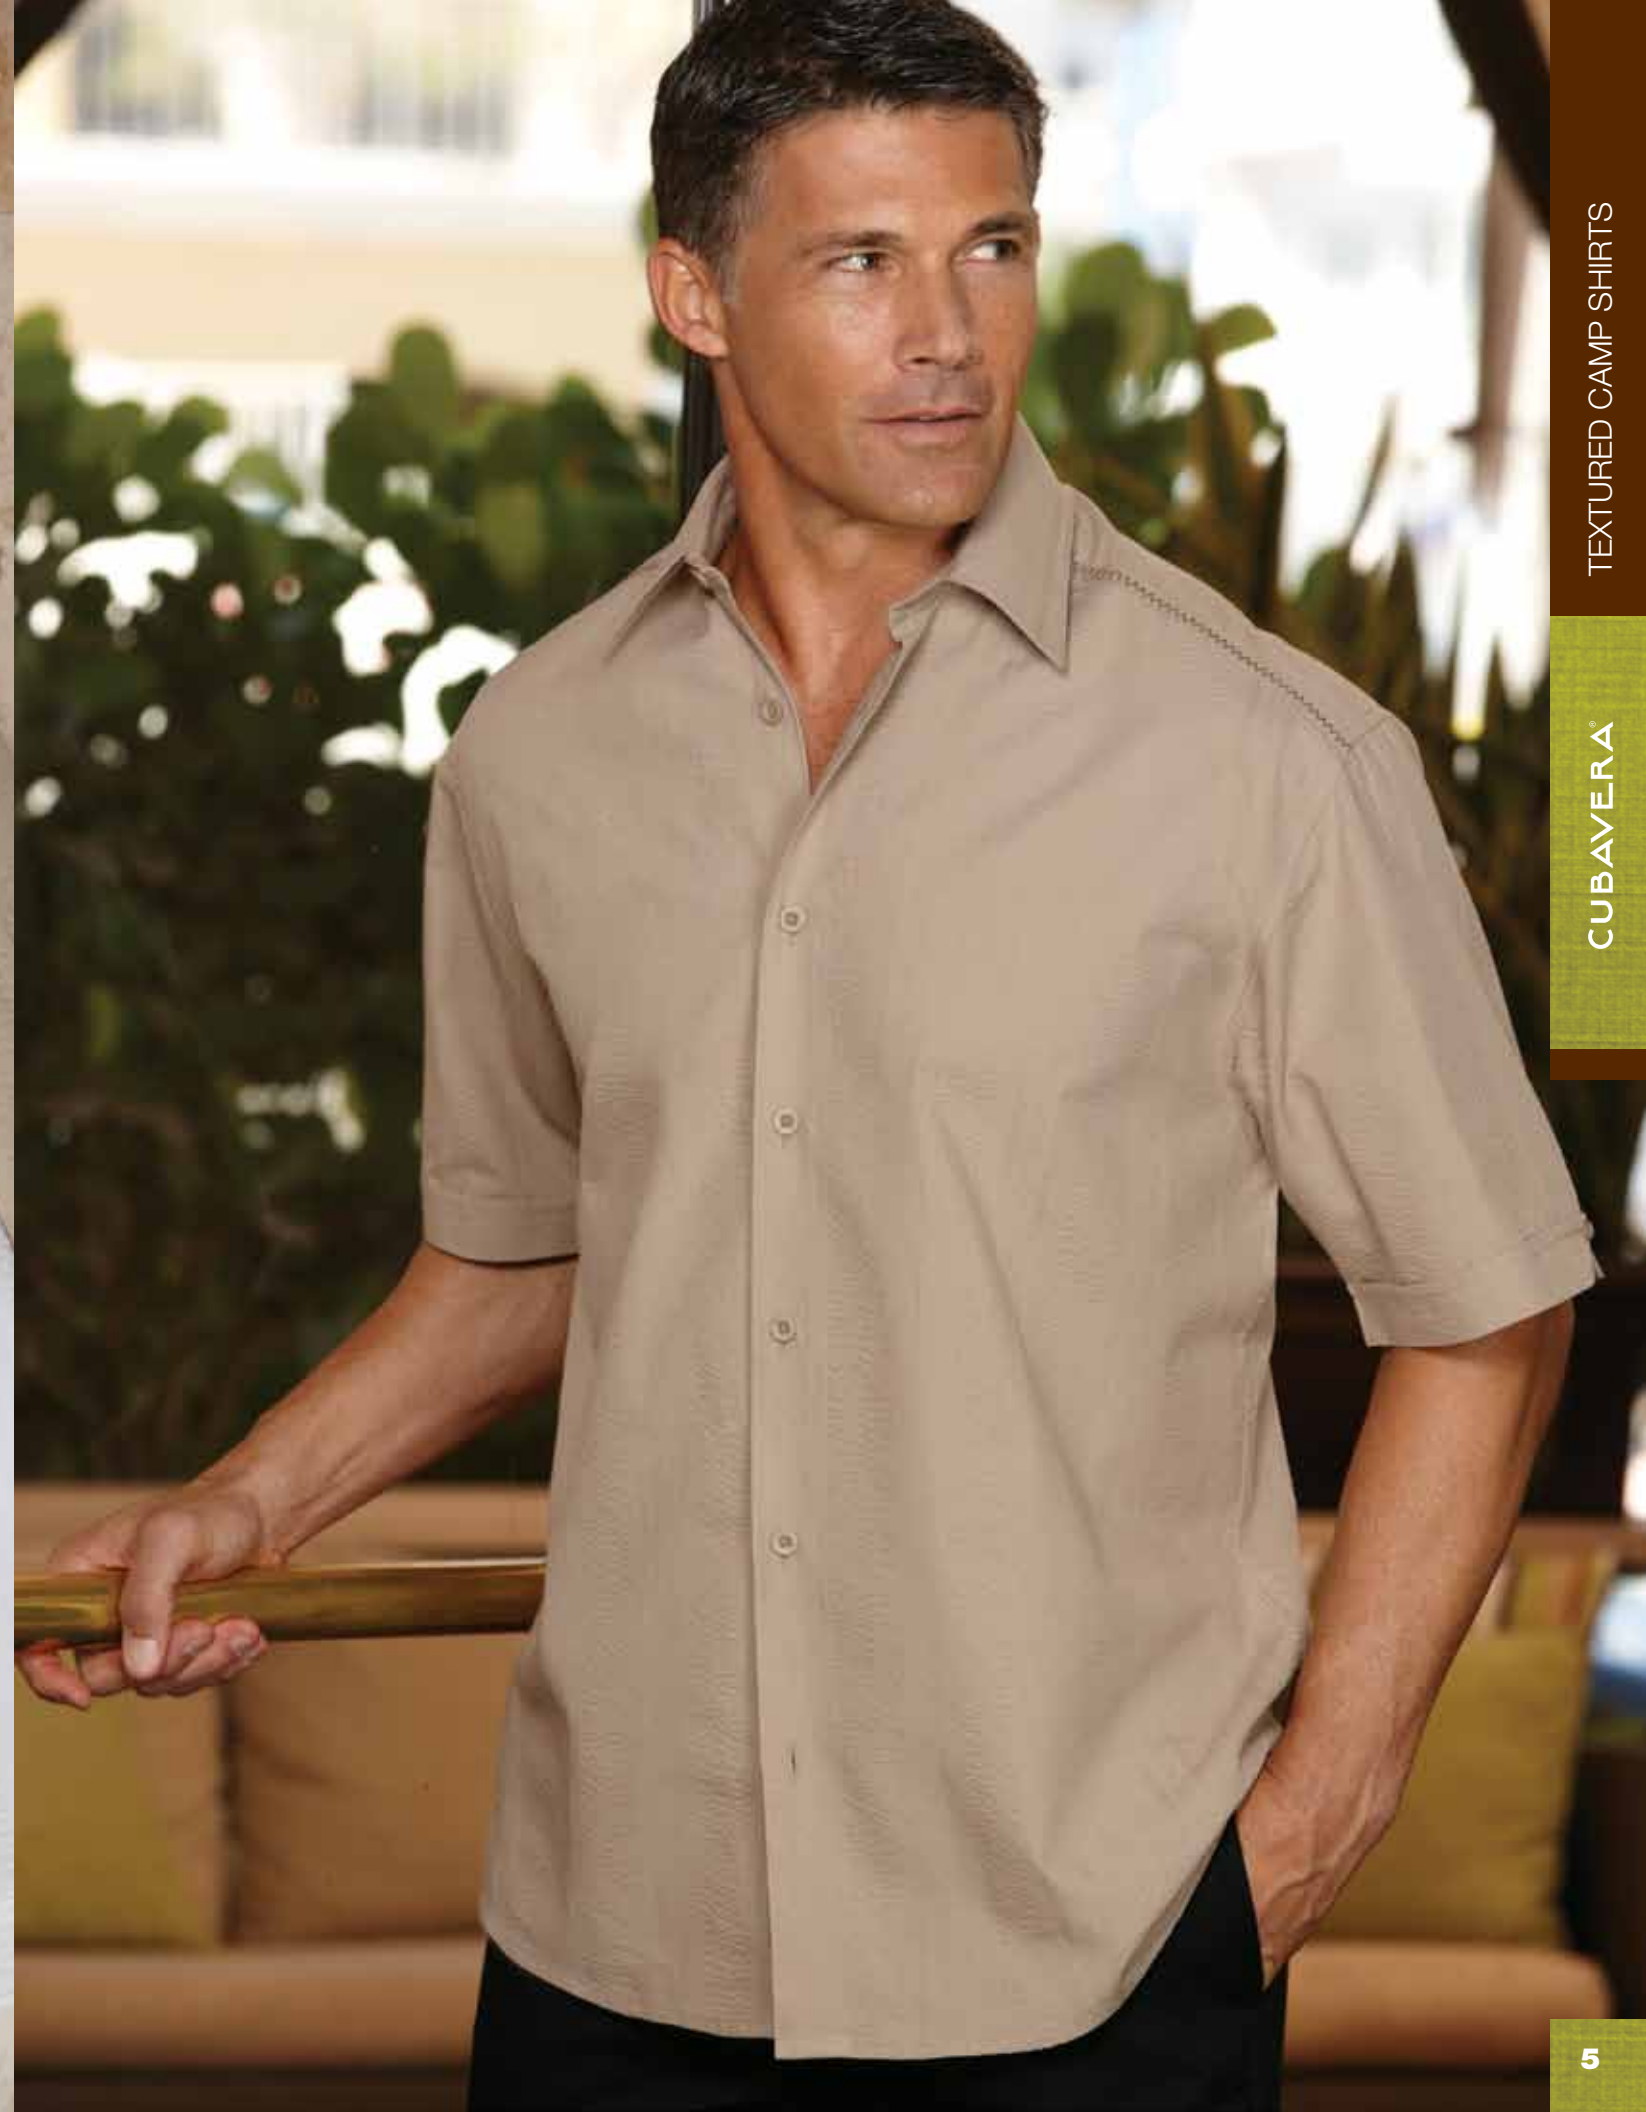

TEXTURED CAMP SHIRTS

CUBAVERA®