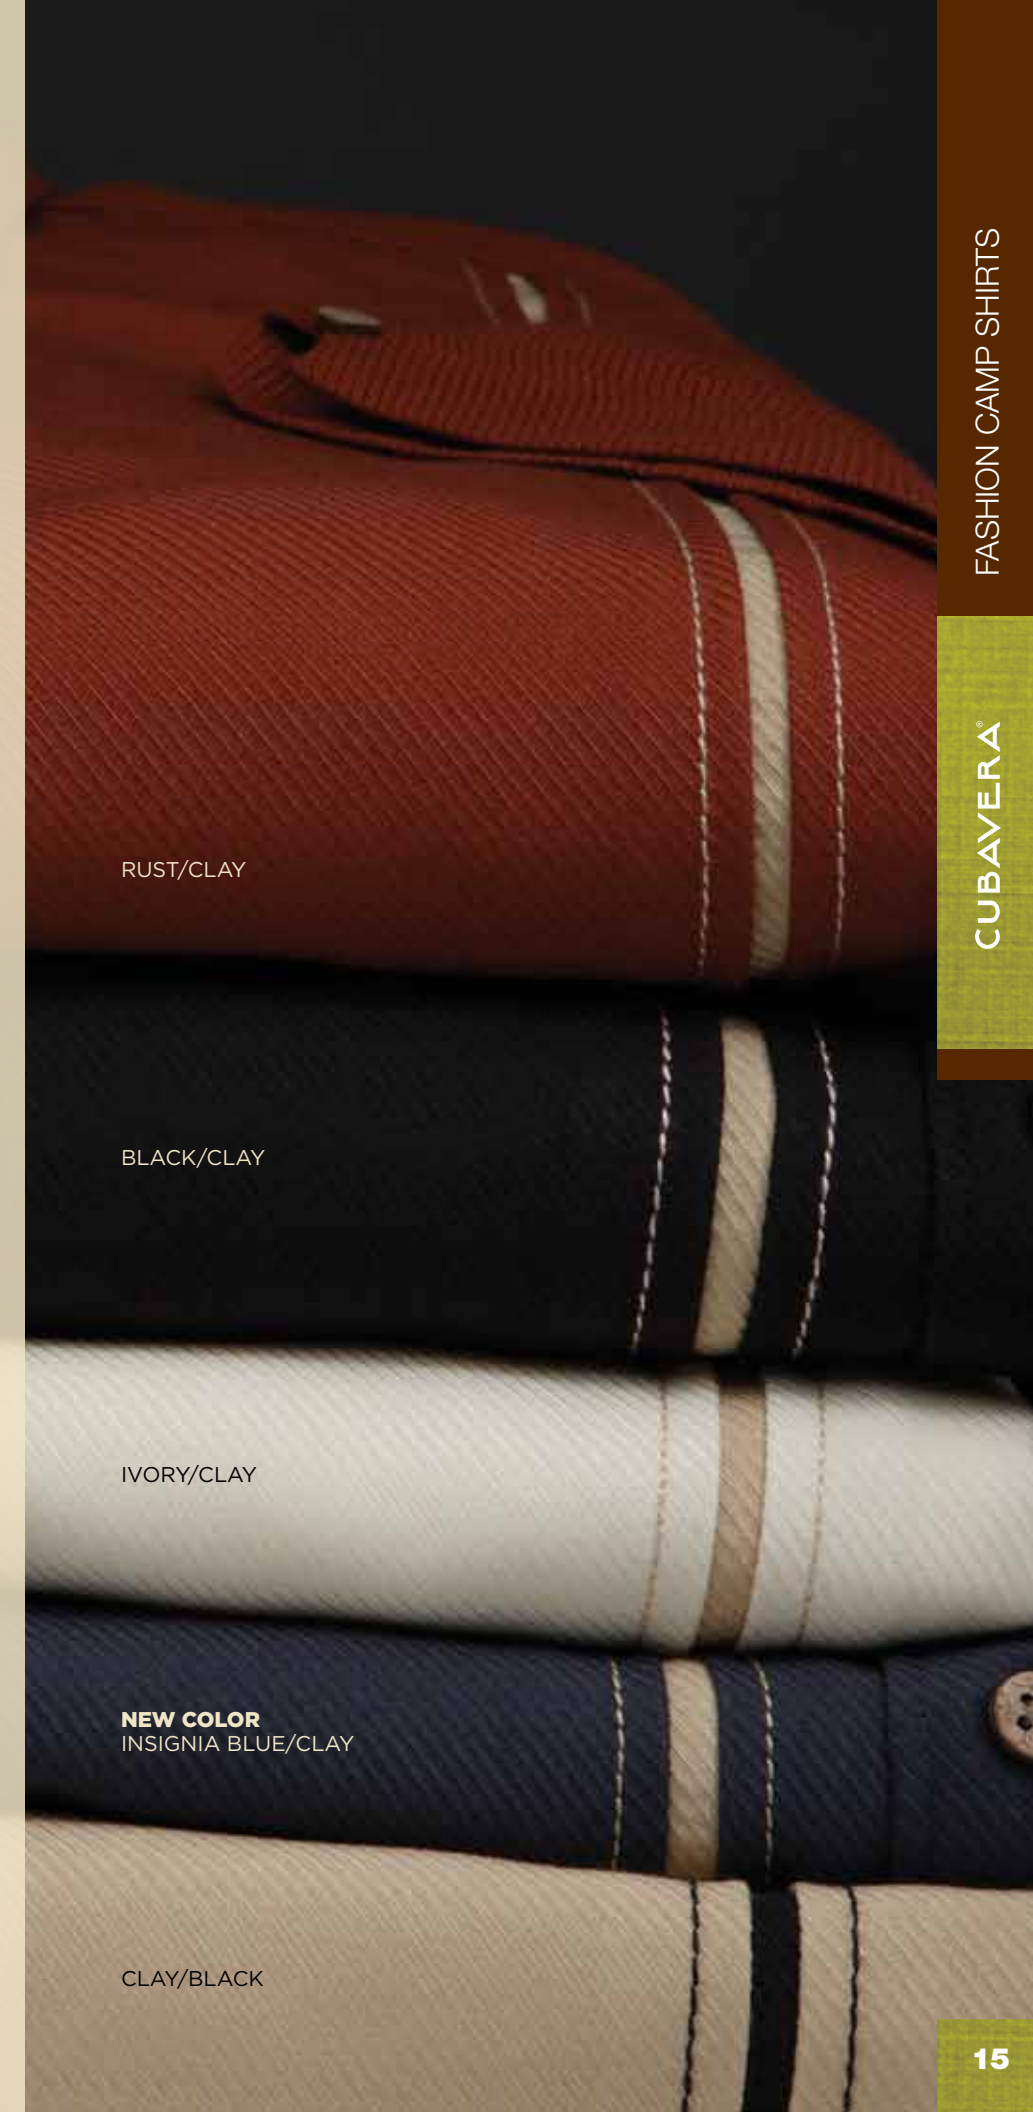

SAND WASH FINISH

FOUR FRONT 1/4" INSET PANELS

COCONUT SHELL BUTTONS

NOTCH SLEEVE CUFF WITH BUTTON

CUBAVERA STREAMER ON  
INSIDE PLACKET

TONAL PINEAPPLE LOGO ON  
RIGHT SLEEVE

**SIZES: S - 3XL**

**MSRP: \$43.98**