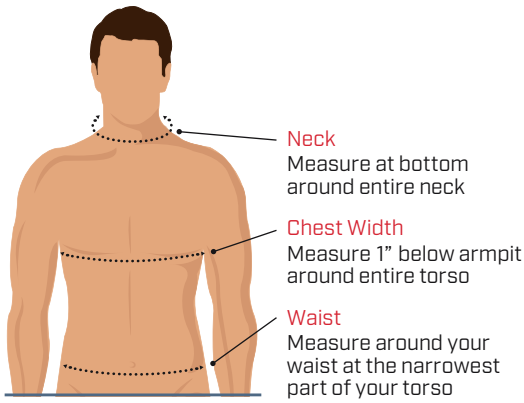

Men's Size Chart

Women's Size Chart

Shirts Sizes [†]	Neck	Chest Width	Waist	Shorts & Pants Waist Sizes
S	14½-15	36-38	28-30	28-30
M	15½-16	39-41	32-34	32-34
L	16½-17	42-44	36-38	36-38
XL	17½-18	45-47	40-42	40-42
XXL	18½-19	48-50	44-46	44-46
XXXL	19½-20	51-53	48-50	
4XL	20½-21	54-56	52-54	

Size [†]	Number Size	Bust	Waist	Hips
XS	2	33	25⅝	35⅝
S	4-6	34⅞-35¼	26⅞-27	37⅞-38¼
M	8-10	36¼-37¼	28-29	39¼-40¼
L	12-14	38¼-40⅞	30¼-32½	41¼-43¼
XL	16	42-43	33½-35	45-47
XXL	18	44	37-38	47-48
XXXL	20	46	40-42	48-52

[†]Sizes are based on your actual nude body measurements.