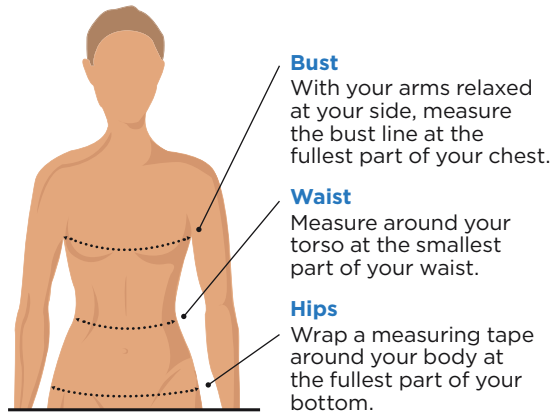

Men's Size Chart

Women's Size Chart

Shirts Sizes [†]	Neck	Chest Width	Waist	Shorts & Pants Waist Sizes
S	14½-15	36-38	28-30	28-30
M	15½-16	39-41	32-34	32-34
L	16½-17	42-44	36-38	36-38
XL	17½-18	45-47	40-42	40-42
XXL	18½-19	48-50	44-46	44-46
XXXL	19½-20	51-53	48-50	
4XL	20½-21	54-56	52-54	

Size [†]	Number Size	Bust	Waist	Hips
XS	2	33	25⅝	35⅝
S	4-6	34⅞-35¼	26⅞-27	37⅞-38¼
M	8-10	36¼-37¼	28-29	39¼-40¼
L	12-14	38¼-40⅞	30¼-32½	41¼-43¼
XL	16	42-43	33½-35	45-47
XXL	18	44	37-38	47-48
XXXL	20	46	40-42	48-52

[†]Sizes are based on your actual nude body measurements.